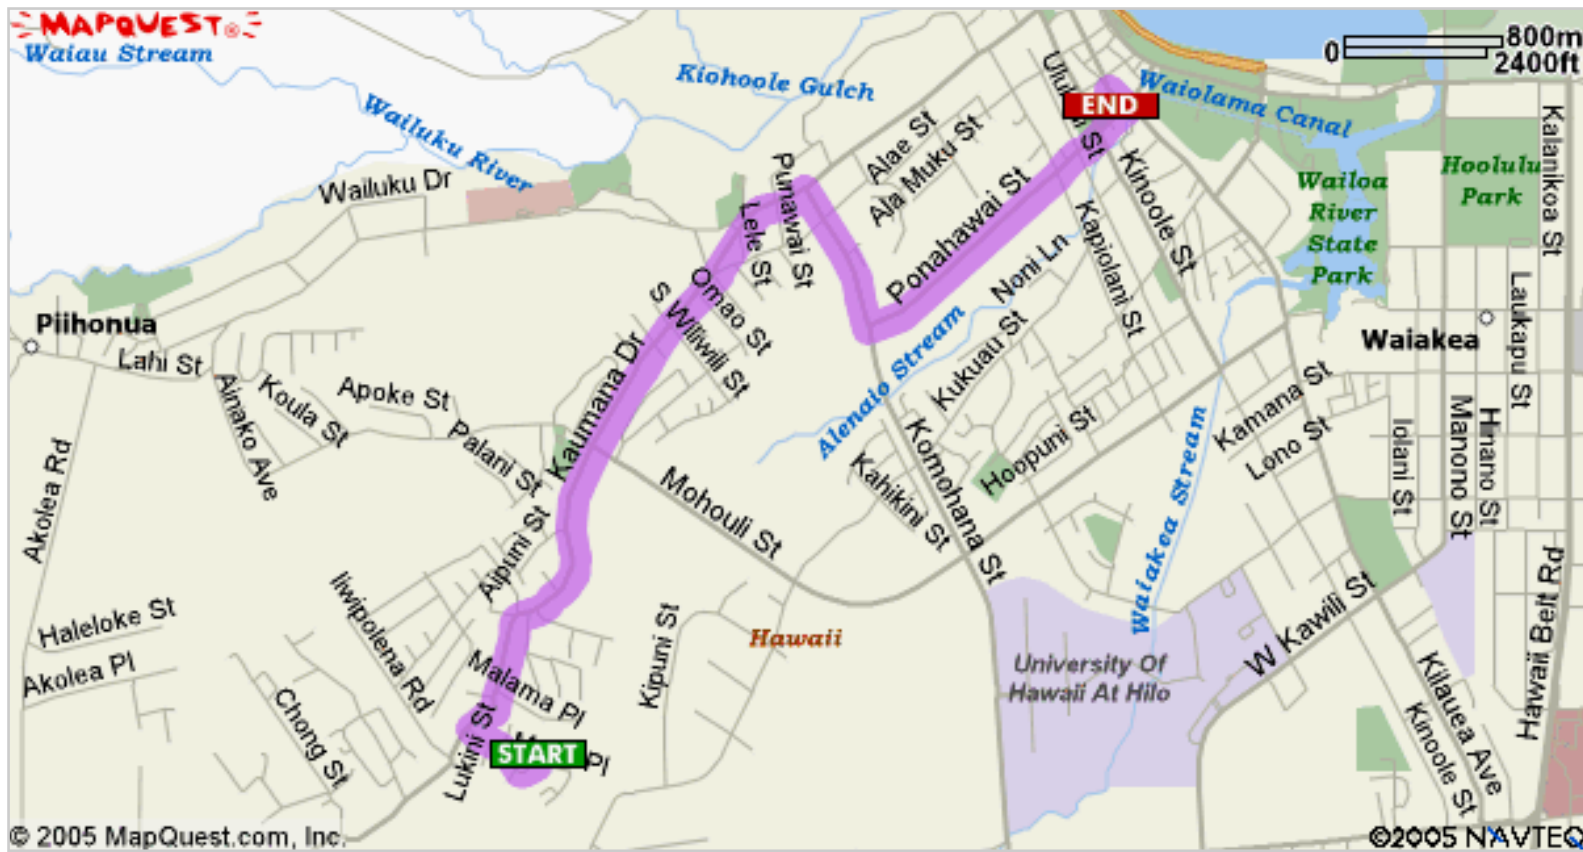

Start:
Hilo, HI 96720, US
End:
398 Keawe St
Hilo, HI 96720-2932, US

Notes:

**FIND LOW
FARES!**
Las Vegas Orlando
Caribbean & More

Select Destination

Directions		Distance
Total Est. Time: 9 minutes Total Est. Distance: 3.54 miles		
	1: Start out going NORTHWEST on ALAHELENUI ST toward AINA ST.	0.2 miles
	2: Turn RIGHT onto KAUMANA DR / SADDLE RD / HI-200. Continue to follow SADDLE RD / HI-200.	1.8 miles
	3: Turn RIGHT onto KOMOHANA ST.	0.4 miles
	4: Turn LEFT onto PONAHAHAWAI ST.	0.9 miles
	5: Turn LEFT onto KILAUEA AVE.	<0.1 miles
	6: End at 398 Keawe St Hilo, HI 96720-2932, US	
Total Est. Time: 9 minutes Total Est. Distance: 3.54 miles		

Start:
Hilo, HI 96720, US

End:
398 Keawe St
Hilo, HI 96720-2932, US

These directions are informational only. No representation is made or warranty given as to their content, road conditions or route usability or expeditiousness. User assumes all risk of use. MapQuest and its suppliers assume no responsibility for any loss or delay resulting from such use.