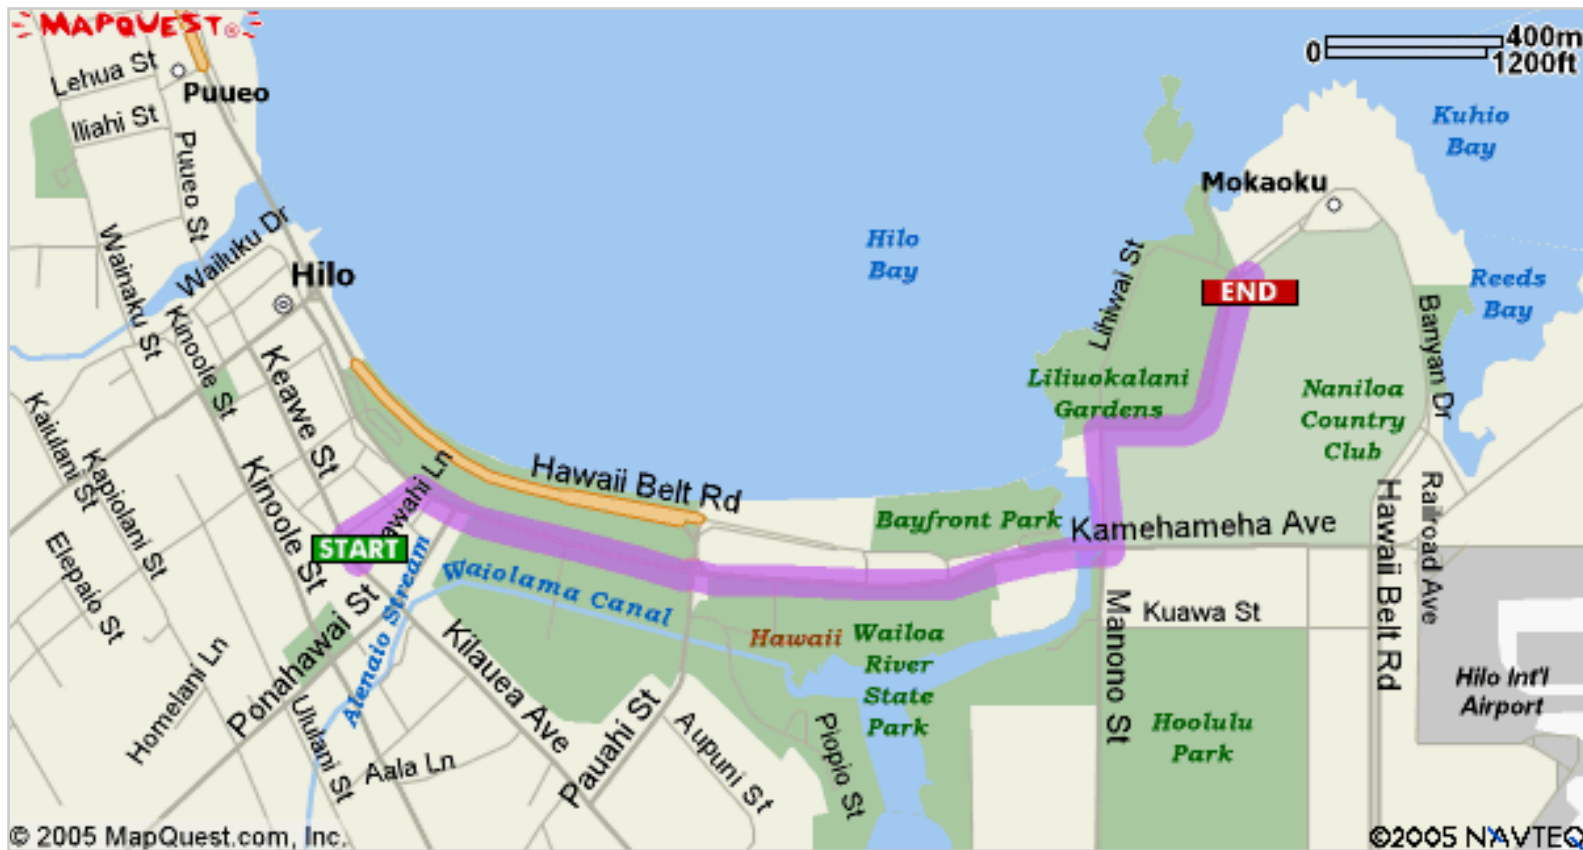

Start:
398 Keawe St
 Hilo, HI 96720-2932, US

End:
71 Banyan Dr
 Hilo, HI 96720-4693, US

Notes:

Save Ink!
 Send maps and directions
 to your mobile phone

Try it Now!

MAPQUEST.
 MOBILE

Directions	Distance
Total Est. Time: 4 minutes Total Est. Distance: 1.58 miles	
 1: Start out going NORTHWEST on KEAWE ST toward MAMO ST.	<0.1 miles
 2: Turn RIGHT onto MAMO ST.	0.1 miles
 3: Turn RIGHT onto KAMEHAMEHA AVE.	0.9 miles
 4: Turn LEFT onto LIHIWAI ST.	0.1 miles
 5: Turn RIGHT onto BANYAN DR.	0.3 miles
 6: End at 71 Banyan Dr Hilo, HI 96720-4693, US	
Total Est. Time: 4 minutes Total Est. Distance: 1.58 miles	

Start:
398 Keawe St
Hilo, HI 96720-2932, US

End:
71 Banyan Dr
Hilo, HI 96720-4693, US

These directions are informational only. No representation is made or warranty given as to their content, road conditions or route usability or expeditiousness. User assumes all risk of use. MapQuest and its suppliers assume no responsibility for any loss or delay resulting from such use.