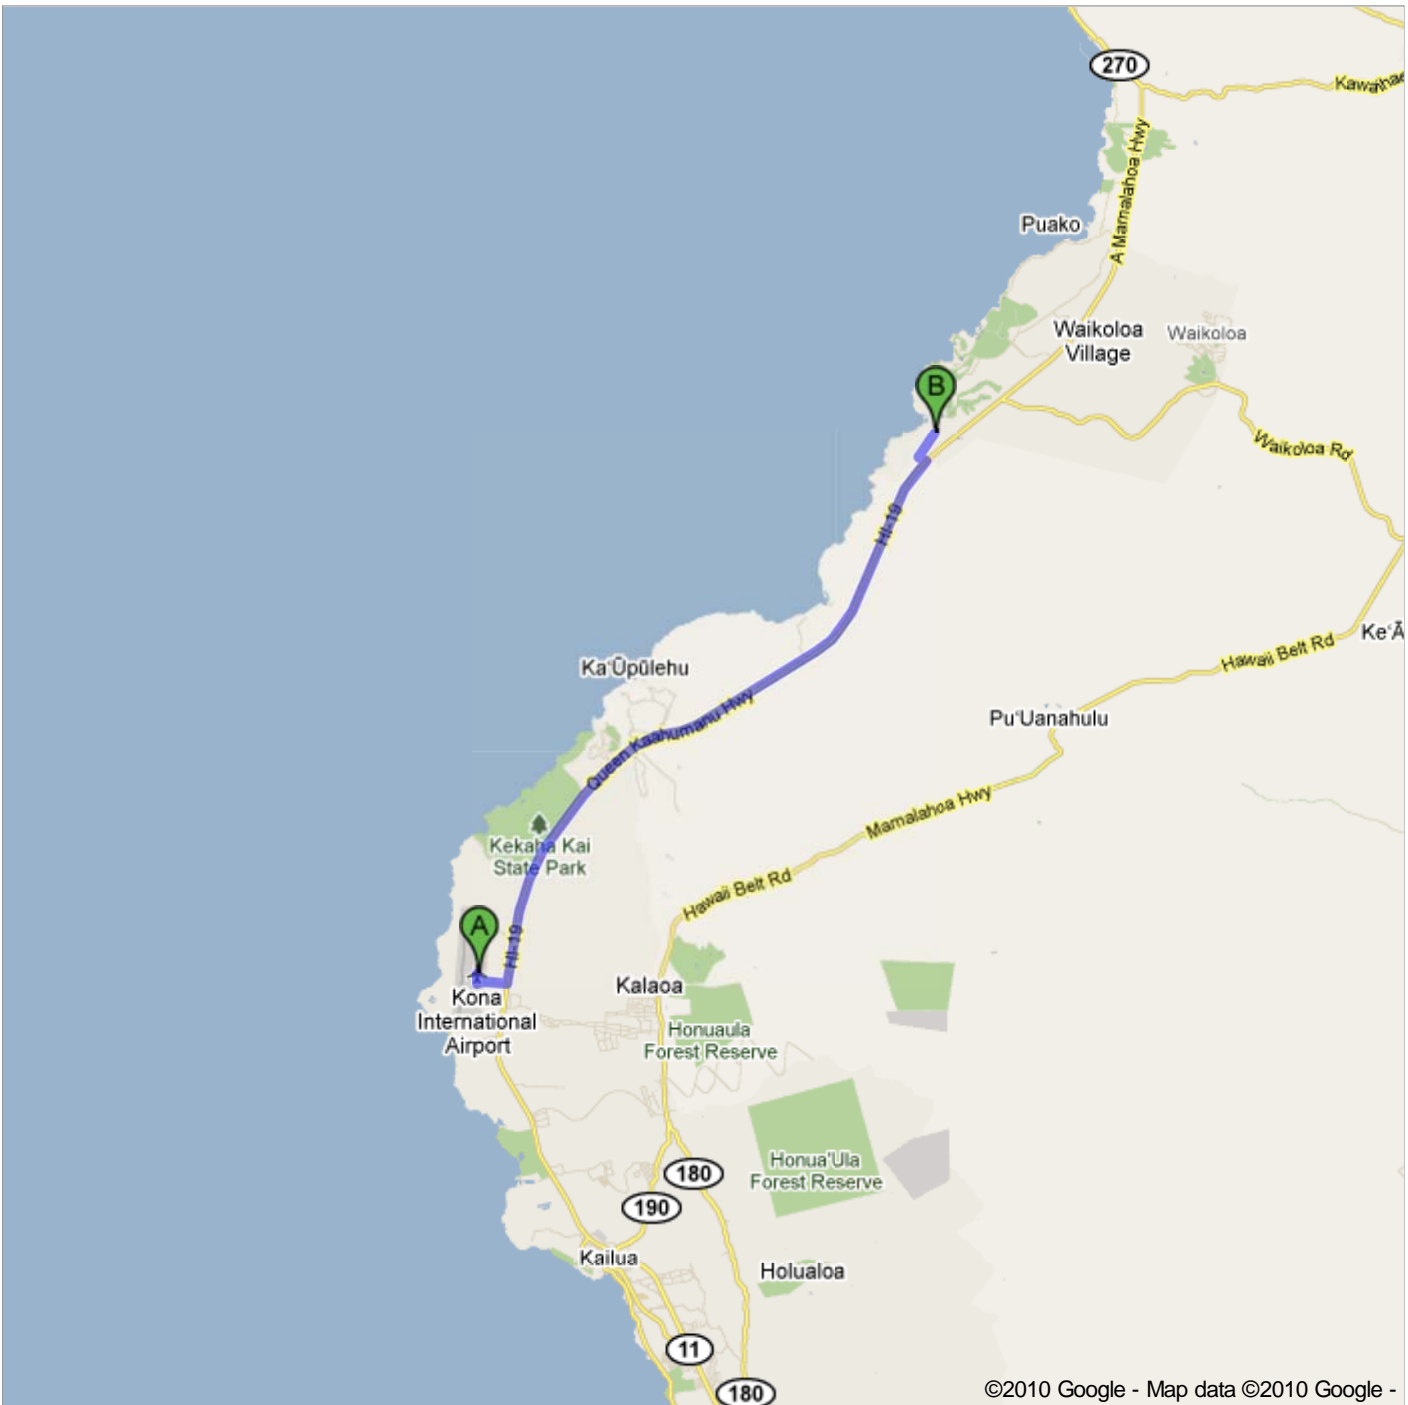

Directions to 69-191 Waikoloa Beach Dr, Waikoloa Village, HI 96743  
17.5 mi – about 34 mins

**Save trees. Go green!**  
Download Google Maps on your phone at [google.com/gmm](http://google.com/gmm)

©2010 Google - Map data ©2010 Google -

 KONA airport (KOA), Kalaoa, HI 96740

- 
1. Head **south** on **Kupipi St** toward **Keahole Airport Rd** go 0.2 mi  
total 0.2 mi
  -  2. Turn **left** toward **Keahole Airport Rd** go 0.1 mi  
total 0.3 mi
  3. Continue straight onto **Keahole Airport Rd** go 0.6 mi  
total 0.9 mi  
About 2 mins
  -  4. Turn **left** at **HI-19** go 15.8 mi  
total 16.7 mi  
About 28 mins
  -  5. Turn **left** toward **Kings Hwy Foot Trail** go 0.2 mi  
total 16.9 mi  
About 1 min
  -  6. Turn **right** at **Kings Hwy Foot Trail** go 0.7 mi  
total 17.5 mi  
About 3 mins

 69-191 Waikoloa Beach Dr, Waikoloa Village, HI 96743

These directions are for planning purposes only. You may find that construction projects, traffic, weather, or other events may cause conditions to differ from the map results, and you should plan your route accordingly. You must obey all signs or notices regarding your route.

Map data ©2010 Google

Directions weren't right? Please find your route on [maps.google.com](http://maps.google.com) and click "Report a problem" at the bottom left.