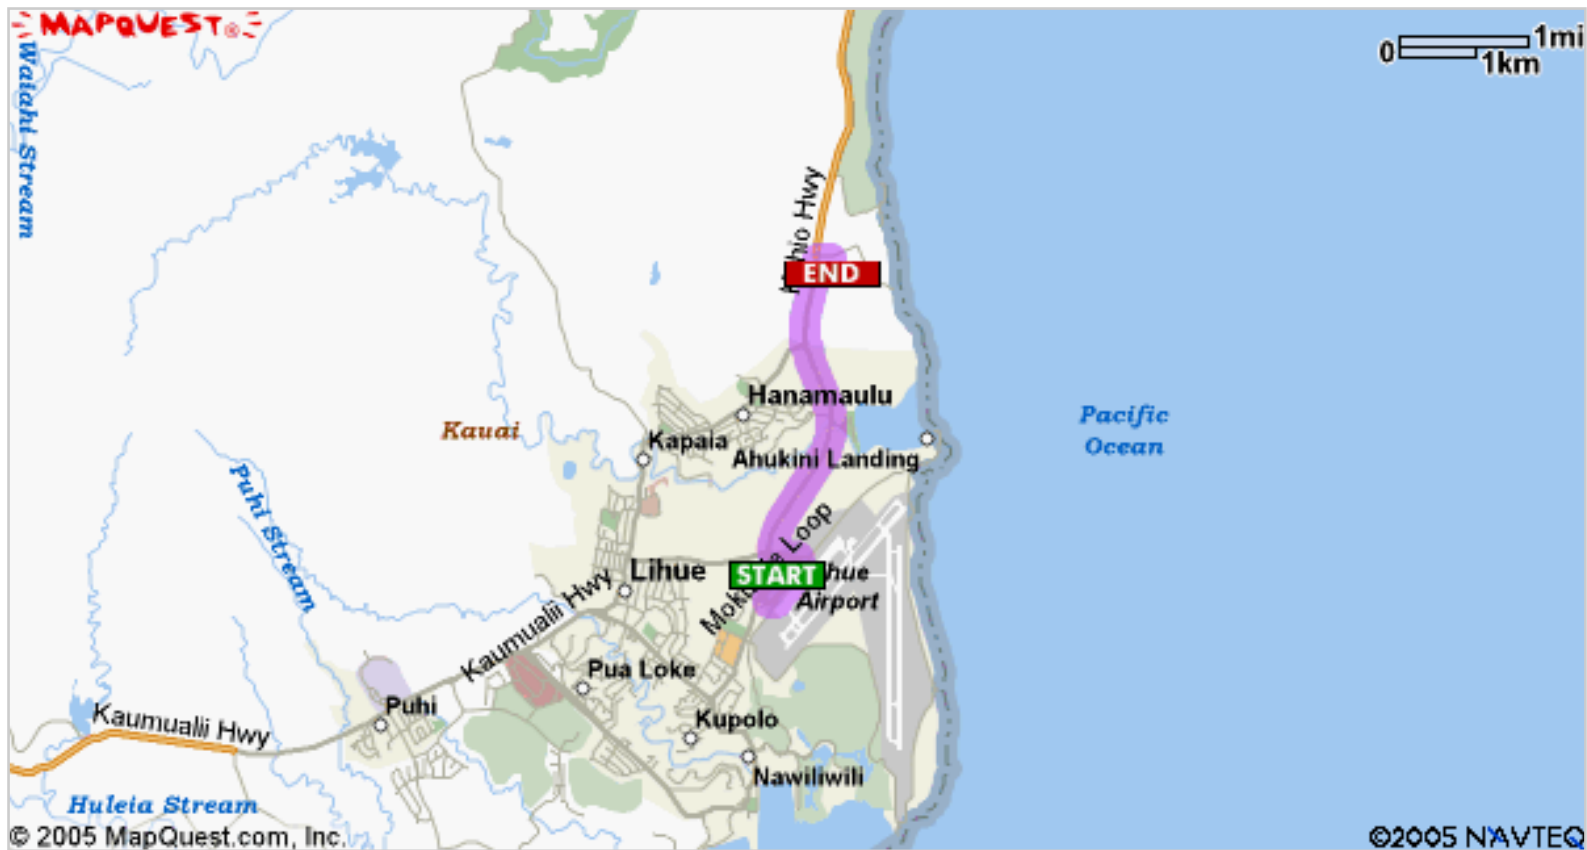

Start:
3901 Mokulele Loop
 Lihue, HI 96766-9705, US

End:
4331 Kauai Beach Dr
 Lihue, HI 96766-9158, US

Notes:

FIND LOW FARES!

Las Vegas Orlando
Caribbean & More

Directions

Distance

Total Est. Time: 7 minutes **Total Est. Distance:** 2.96 miles

	1: Start out going SOUTHWEST on MOKULELE LOOP toward HOOLIMALIMA PL.	0.1 miles
	2: Turn SLIGHT LEFT.	0.3 miles
	3: Turn SLIGHT LEFT.	<0.1 miles
	4: Turn SLIGHT LEFT onto AHUKINI RD / HI-570.	0.1 miles
	5: Turn SLIGHT RIGHT onto KAPULE HWY / HI-51.	1.5 miles
	6: KAPULE HWY / HI-51 becomes KUHIO HWY / HI-56.	0.5 miles
	7: Turn RIGHT onto KAUAI BEACH DR.	0.1 miles
	8: End at 4331 Kauai Beach Dr Lihue, HI 96766-9158, US	

Total Est. Time: 7 minutes **Total Est. Distance:** 2.96 miles

Start:
3901 Mokulele Loop
Lihue, HI 96766-9705, US

End:
4331 Kauai Beach Dr
Lihue, HI 96766-9158, US

These directions are informational only. No representation is made or warranty given as to their content, road conditions or route usability or expeditiousness. User assumes all risk of use. MapQuest and its suppliers assume no responsibility for any loss or delay resulting from such use.